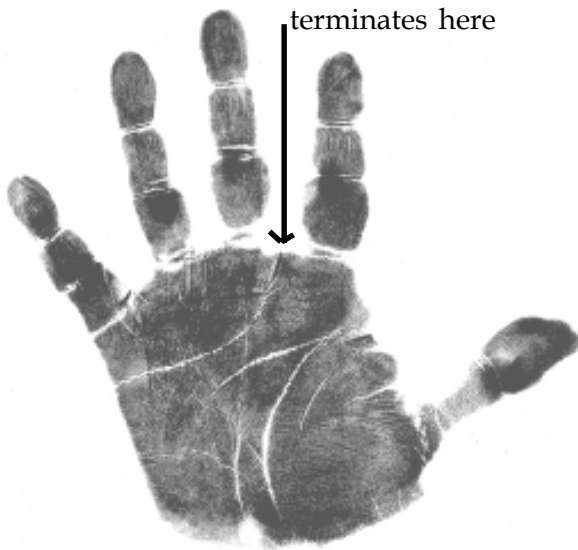

Heart Line Archetype Examples

Heart lines are determined by the ending point of the line
all heart lines begin under the Mercury (pinkie) finger

curvy (needs to express feelings)
& short (focuses on self first)

Passionate

"I want what I want and I want it now"

straight (reserved in feeling expres-
sion) & short (focuses on self first)

Hermit

"I want to maintain my freedom"

curvy (needs to express feelings) &
long (focused on others first)