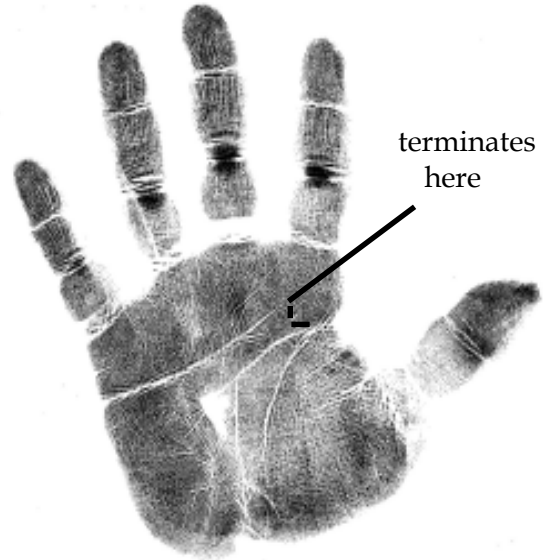

Heart Line Archetype Examples

Heart lines are determined by the ending point of the line
all heart lines begin under the Mercury (pinkie) finger

curvy (needs to express feelings)
& short (focuses on self first)

Passionate

"I want what I want and I want it now"

straight (reserved in feeling expres-
sion) & short (focuses on self first)

Hermit

"I want to maintain my freedom"

curvy (needs to express feelings) &
long (focused on others first)