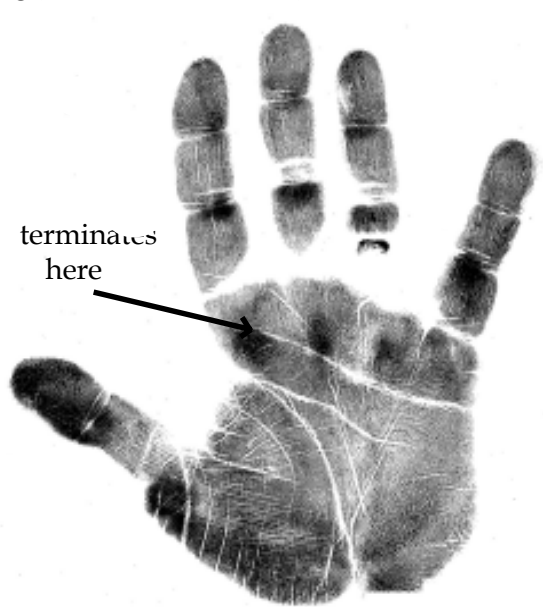

Heart Line Archetype Examples

Heart lines are determined by the ending point of the line
all heart lines begin under the Mercury (pinkie) finger

curvy (needs to express feelings)
& short (focuses on self first)

Passionate

"I want what I want and I want it now"

straight (reserved in feeling expres-
sion) & short (focuses on self first)

Hermit

"I want to maintain my freedom"

curvy (needs to express feelings) &
long (focused on others first)

Big Heart

"Let Me Be There for You"

straight (reserved in feeling expres-
sion) & long (focused on others first)

Romantic Idealist

"Think, think, think about what
you feel, feel, feel"