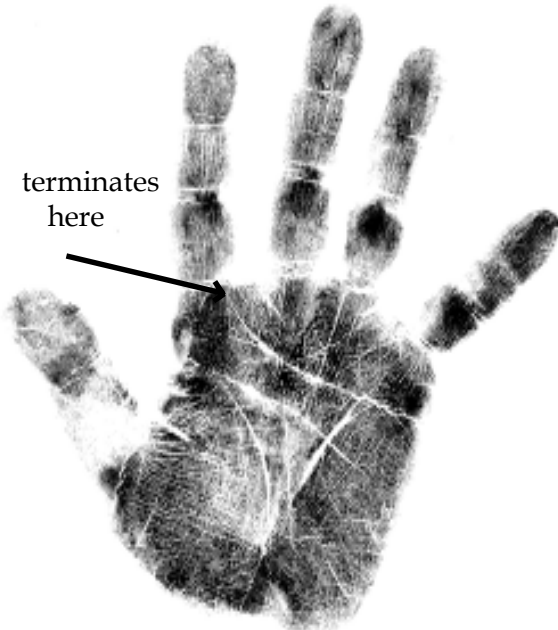

Heart Line Archetype Examples

Heart lines are determined by the ending point of the line
all heart lines begin under the Mercury (pinkie) finger

curvy (needs to express feelings)
& short (focuses on self first)

Passionate

"I want what I want and I want it now"

straight (reserved in feeling expres-
sion) & short (focuses on self first)

Hermit

"I want to maintain my freedom"

curvy (needs to express feelings) &
long (focused on others first)

Big Heart

"Let Me Be There for You"

straight (reserved in feeling expres-
sion) & long (focused on others first)

Romantic Idealist

"Think, think, think about what
you feel, feel, feel"